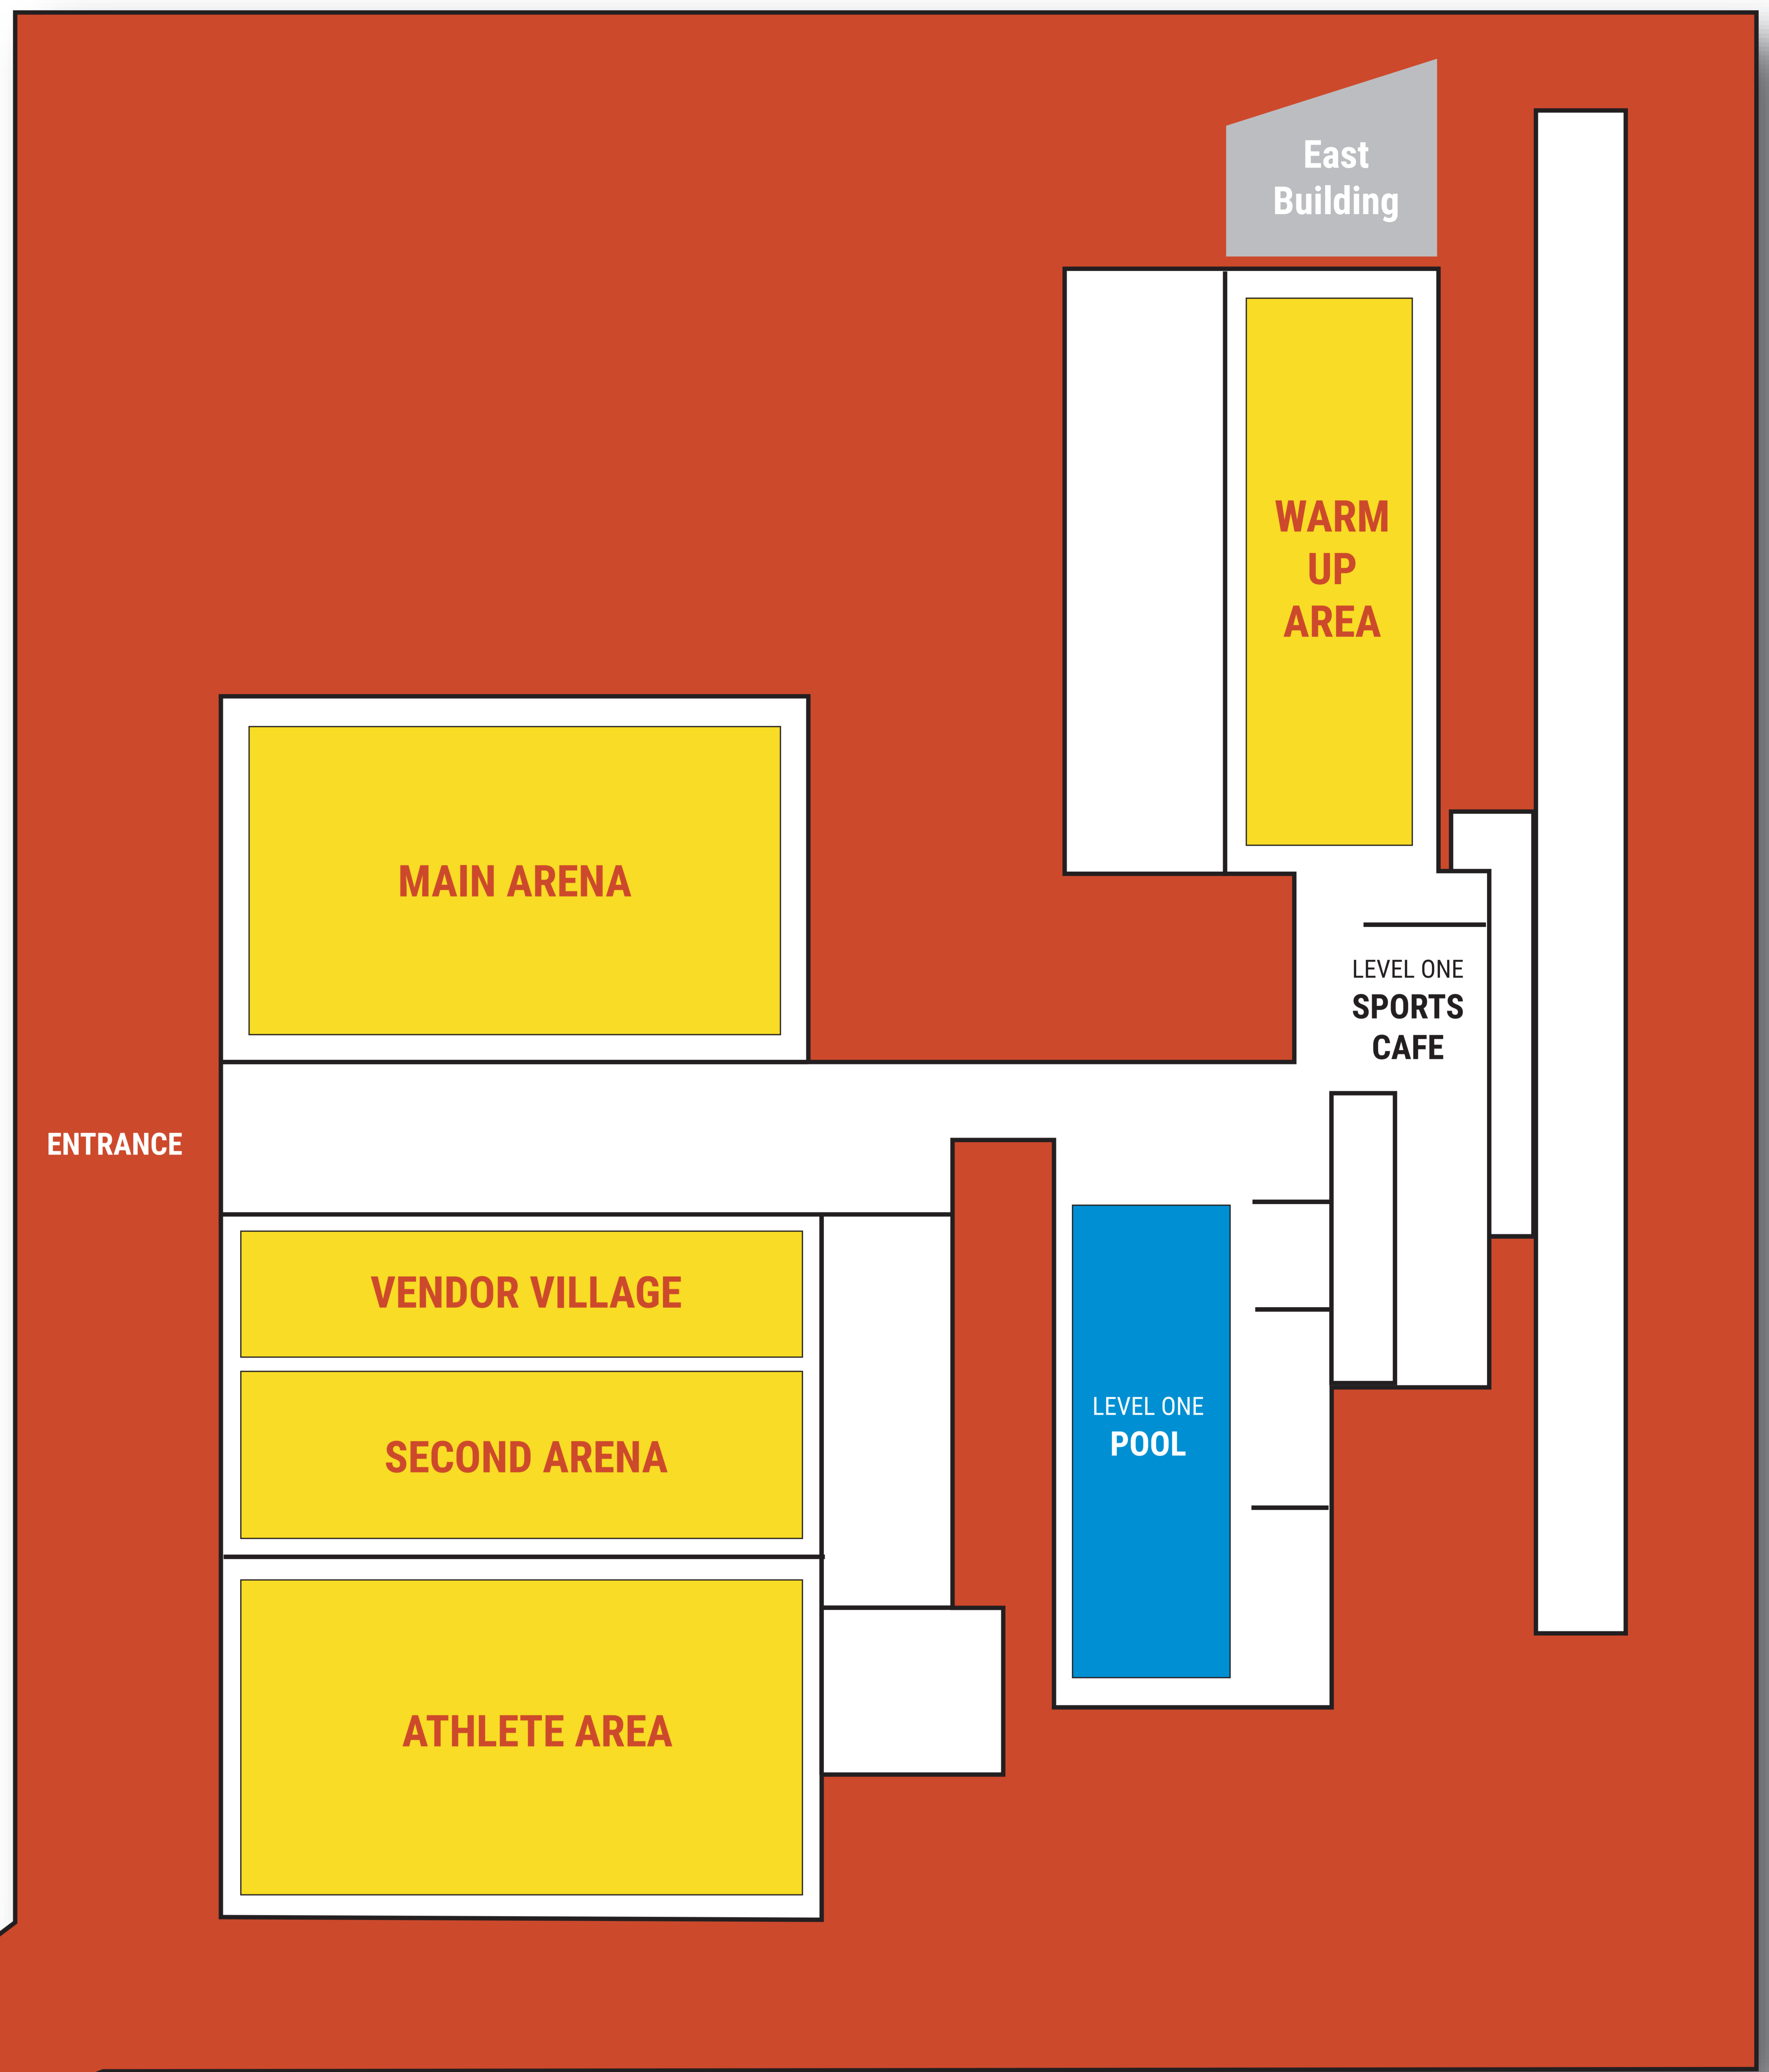

MAP

UNIVERSITY OF BATH

ENTRANCE
POSTCODE BA2 7AY

**STRENGTH
IN DEPTH
ORIGINS**