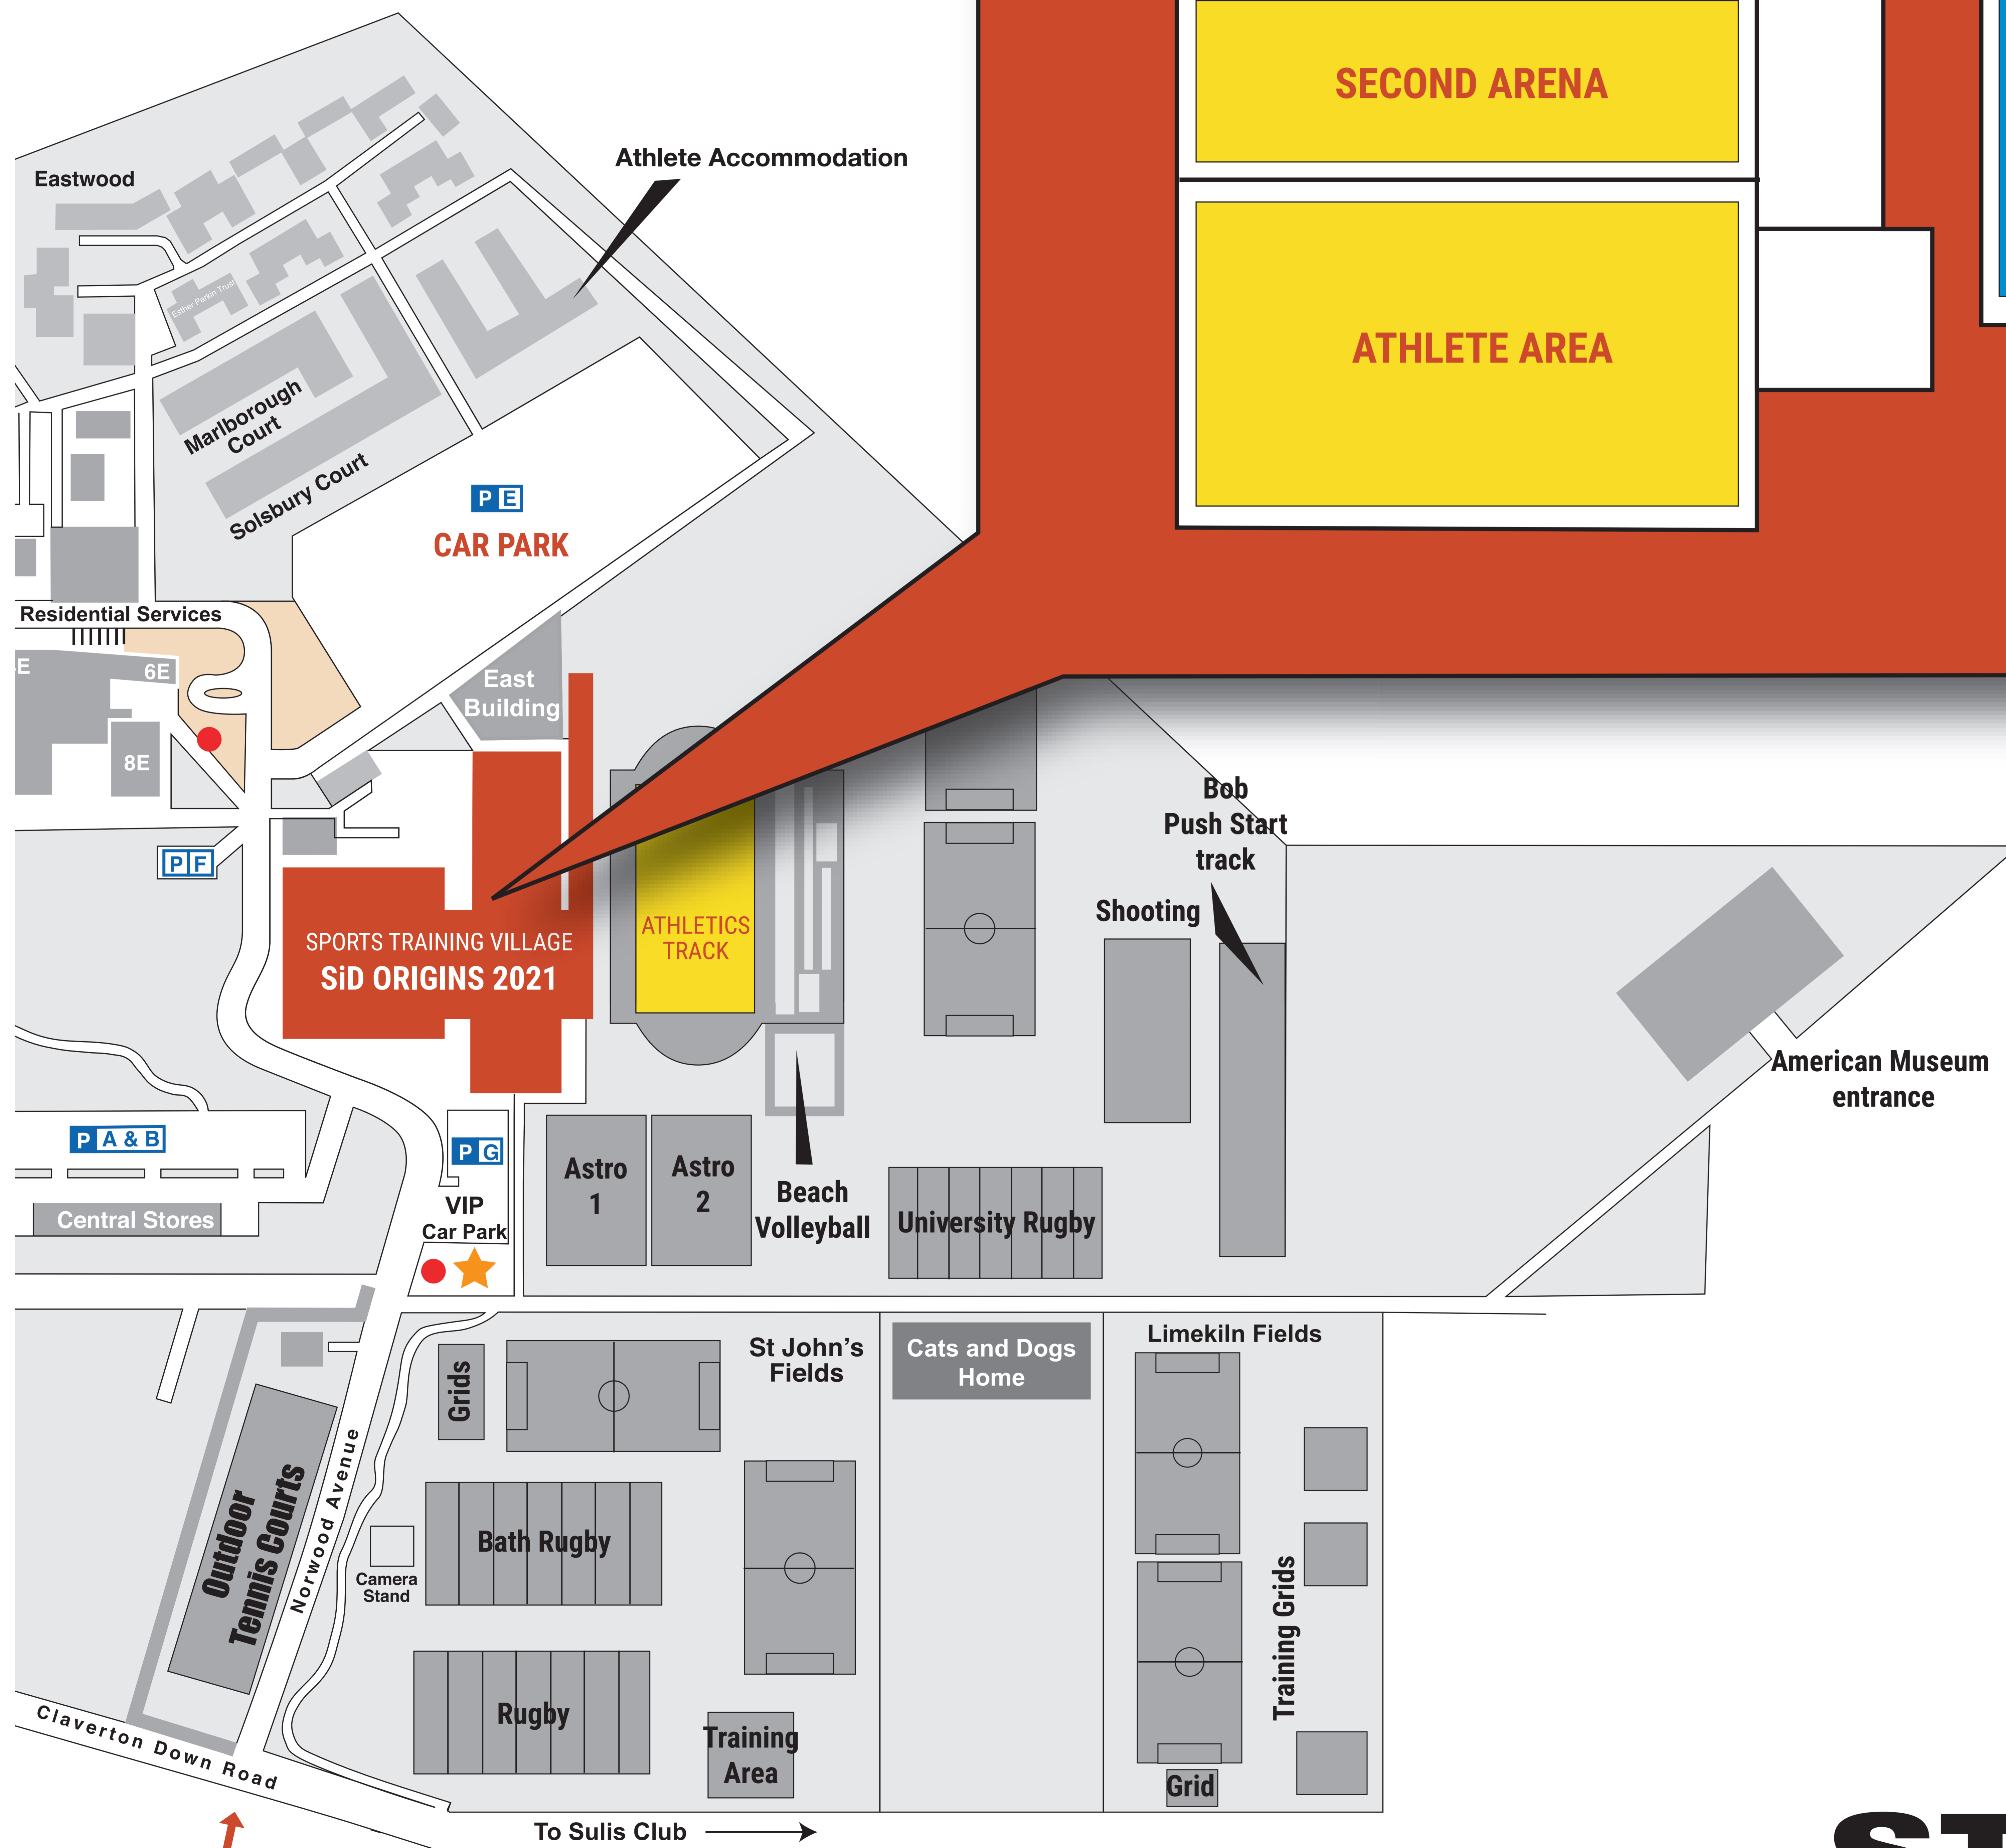

MAP

UNIVERSITY OF BATH

ENTRANCE
POSTCODE BA2 7AY

**STRENGTH
IN DEPTH
ORIGINS**